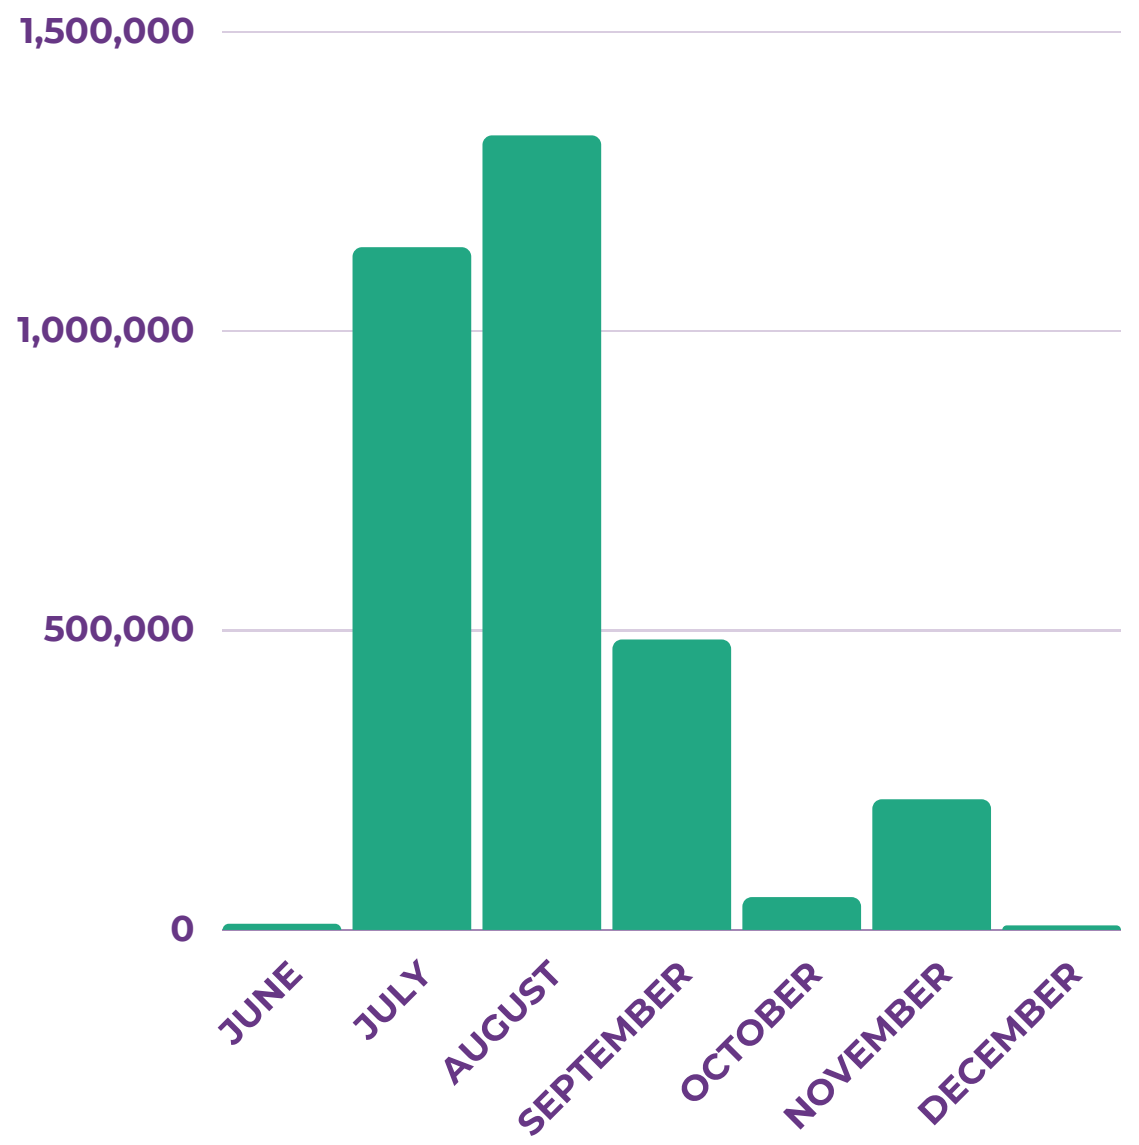

PUBLICITY BY TIME

ANALYTICS

MENTIONS BY SENTIMENT