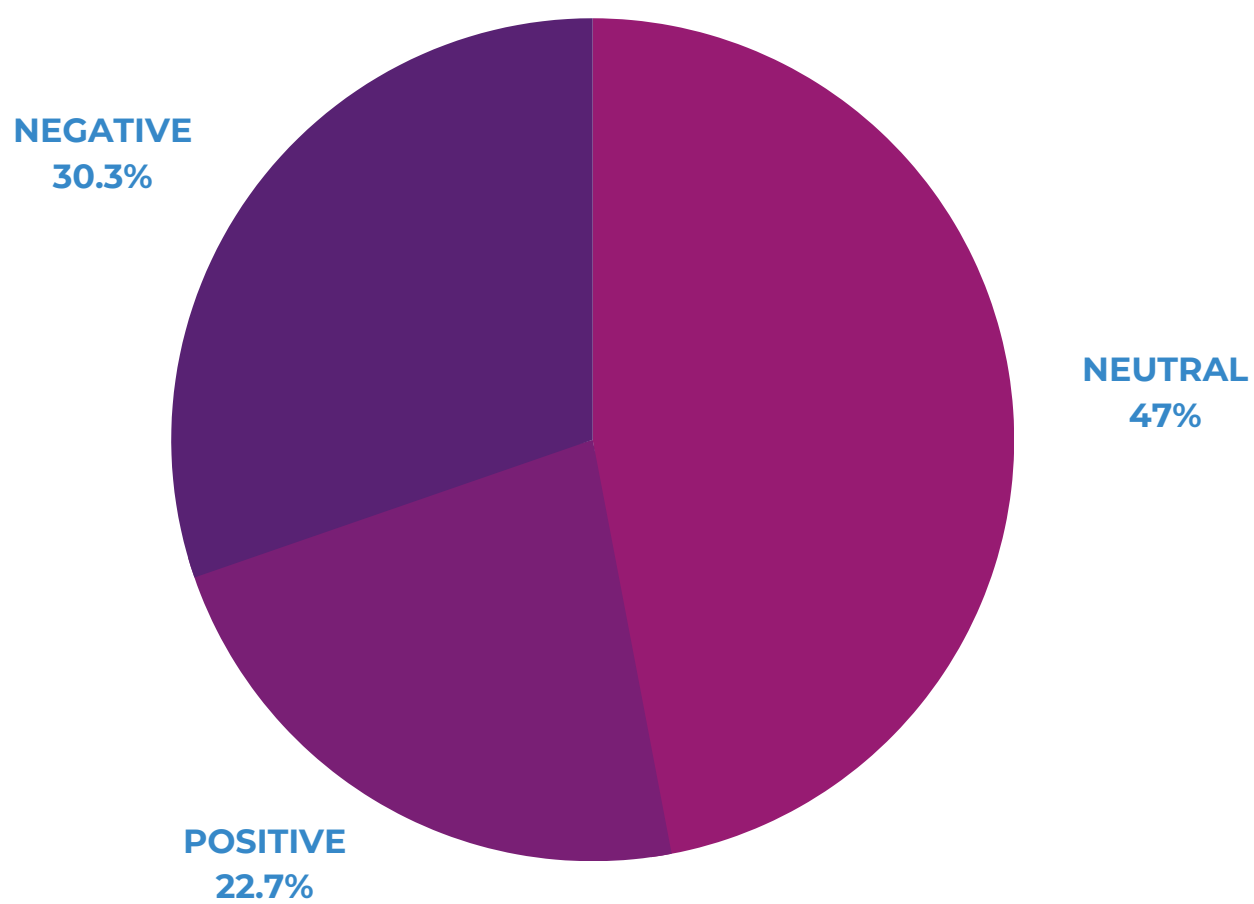

MENTIONS BY MEDIA TYPE

ANALYTICS

MENTIONS BY SENTIMENT